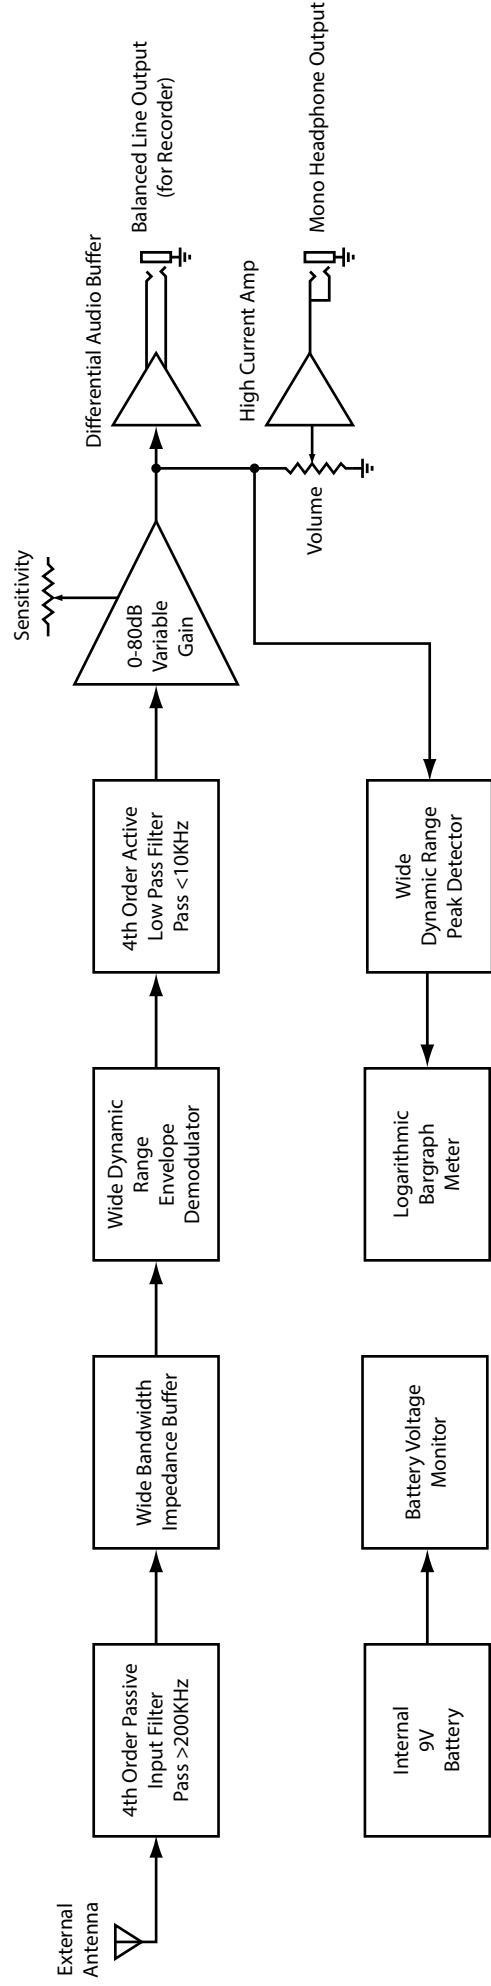

Model EMF1 WIDEBAND EM WAVE DEMODULATOR

- Controls and indicators
- How to use in the field and interpret indications
- How to record EMF events
- General ghost hunting procedures

tdl

Time Domain Laboratory Inc.

EMPI WIDEBAND EM DEMODULATOR

SIMPLIFIED BLOCK DIAGRAM